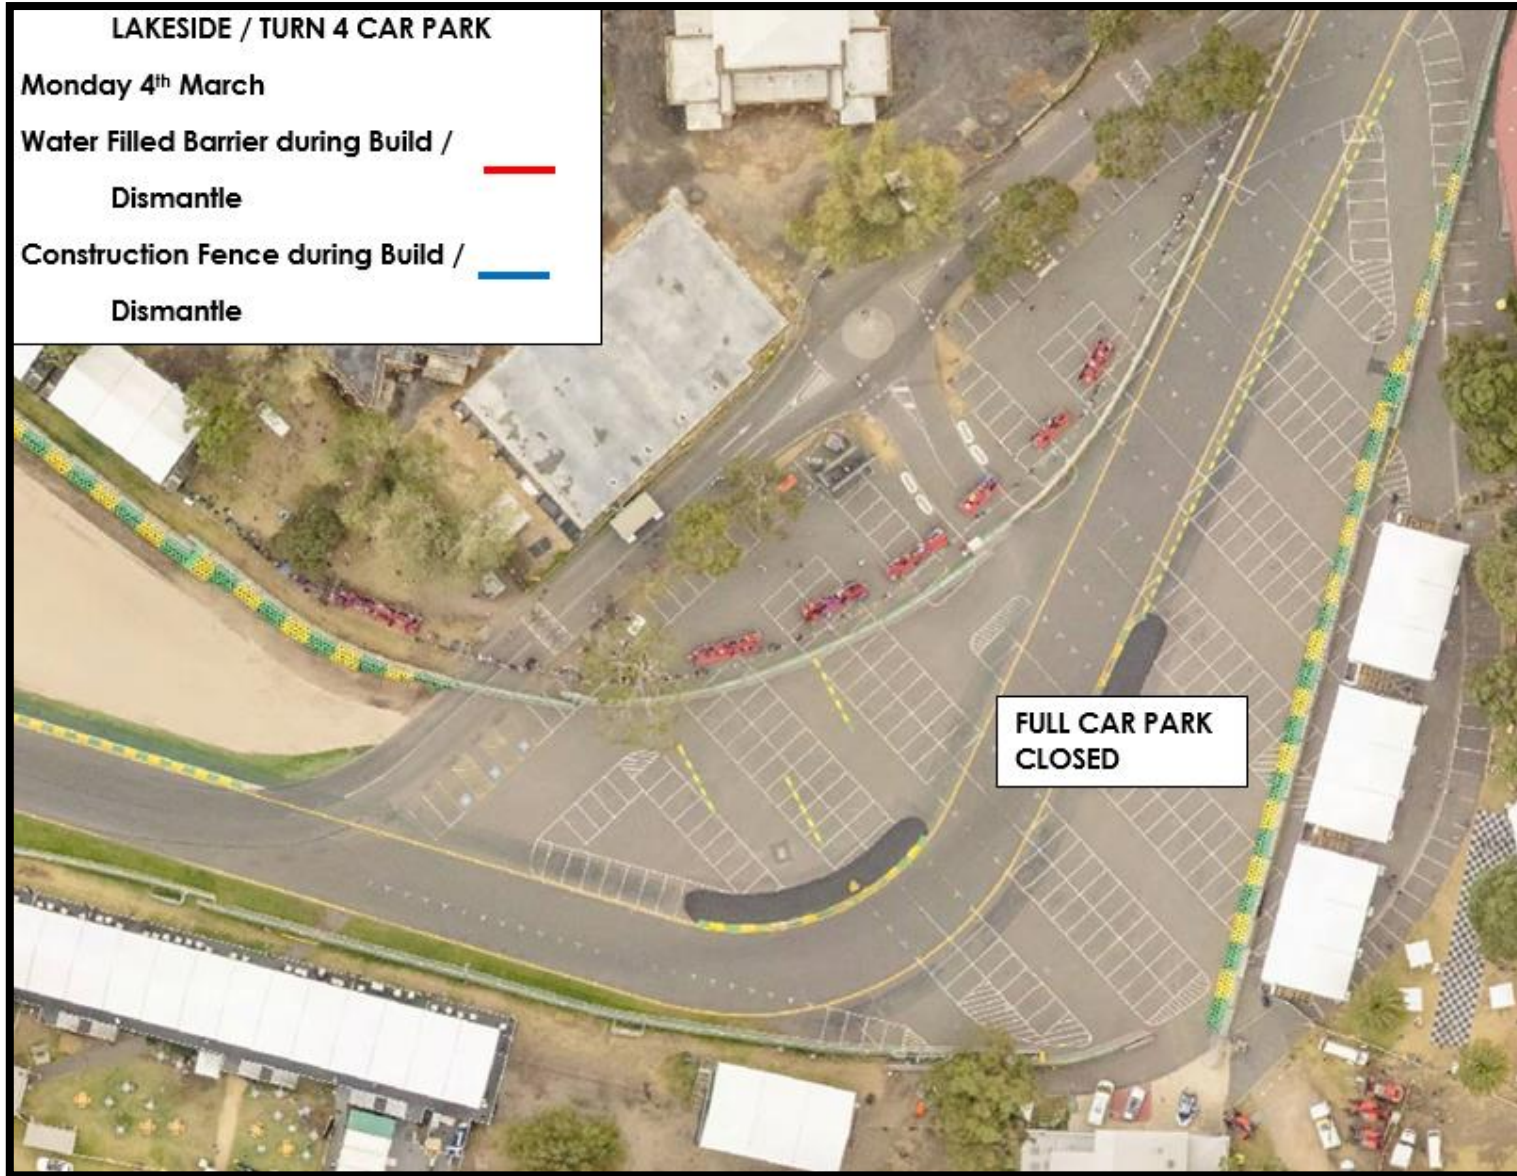

Turn 4 Car Park Plan

Formula 1® Australian Grand Prix 2019

LAKESIDE / TURN 4 CAR PARK
Monday 4th March
Water Filled Barrier during Build / 
Dismantle
Construction Fence during Build / 
Dismantle

**FULL CAR PARK
CLOSED**

LAKESIDE / TURN 4 CAR PARK
Monday 18th March – Friday 22nd March
Water Filled Barrier during Build / 
Dismantle
Construction Fence during Build / 
Dismantle

**FULL CAR PARK
CLOSED**