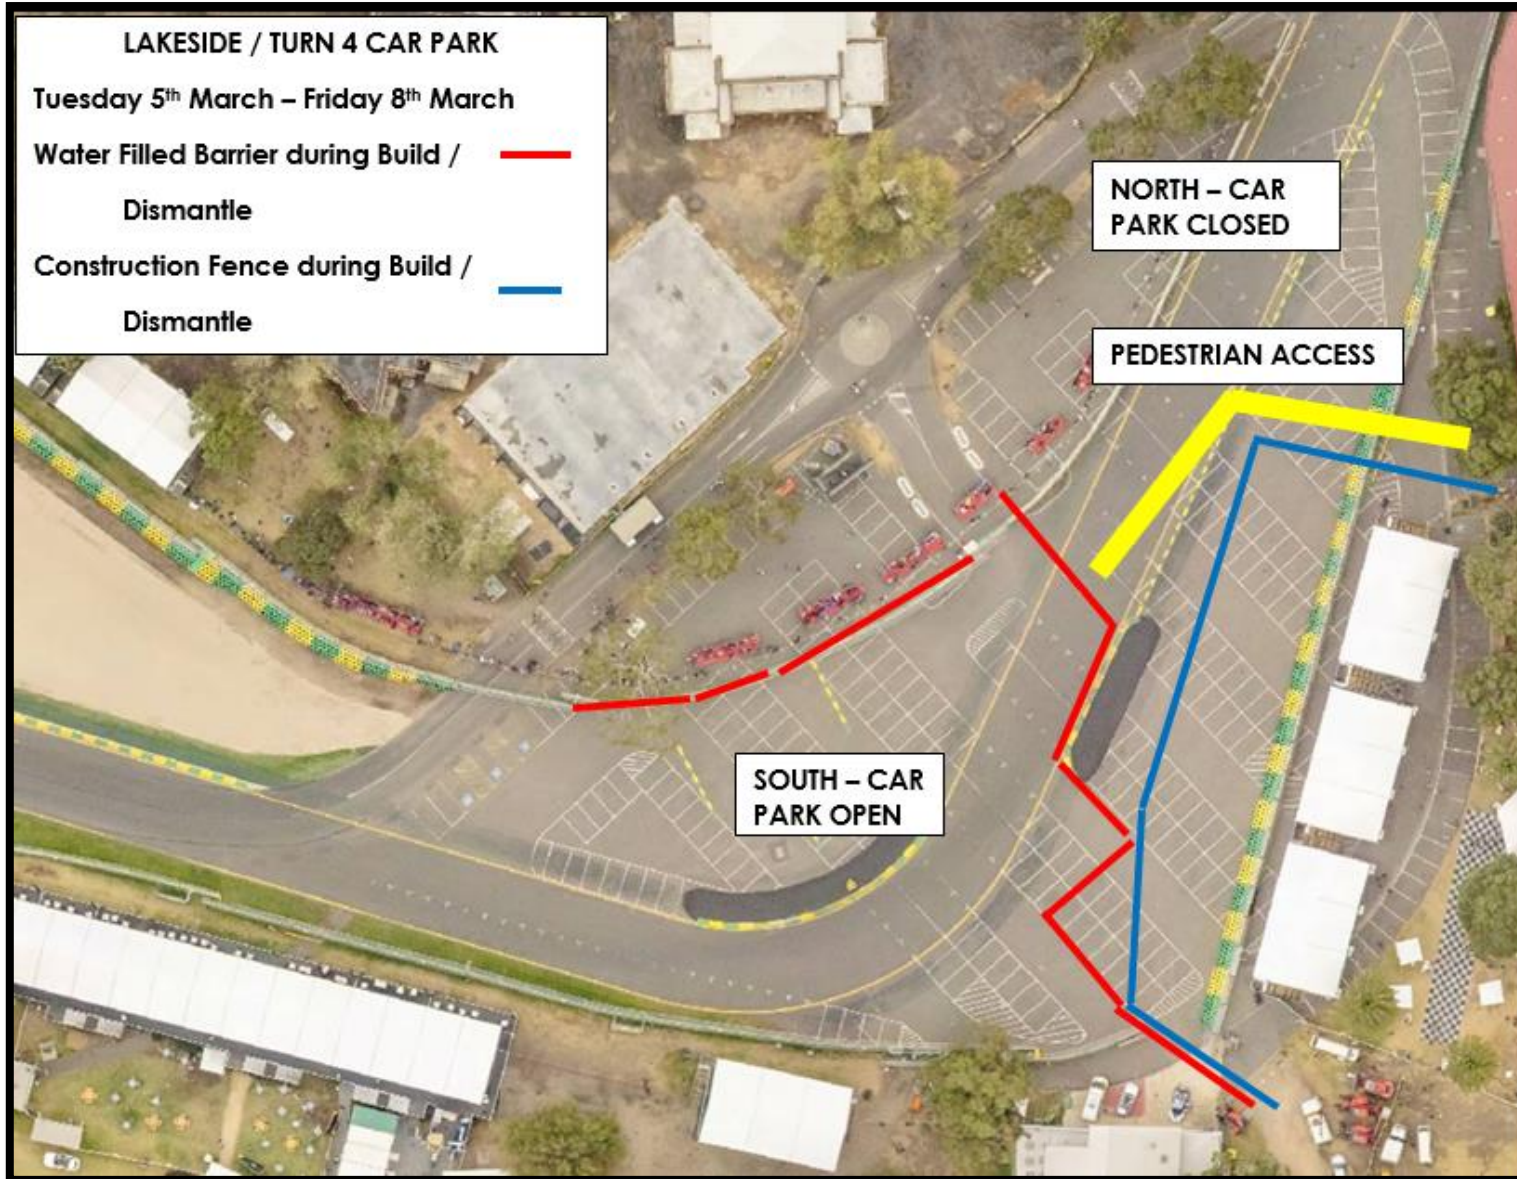

Turn 4 Car Park Plan

Formula 1® Australian Grand Prix 2019

LAKESIDE / TURN 4 CAR PARK
Monday 4th March
Water Filled Barrier during Build / 
Dismantle
Construction Fence during Build / 
Dismantle

**FULL CAR PARK
CLOSED**

LAKESIDE / TURN 4 CAR PARK
Monday 18th March – Friday 22nd March
Water Filled Barrier during Build / 
Dismantle
Construction Fence during Build / 
Dismantle

**FULL CAR PARK
CLOSED**