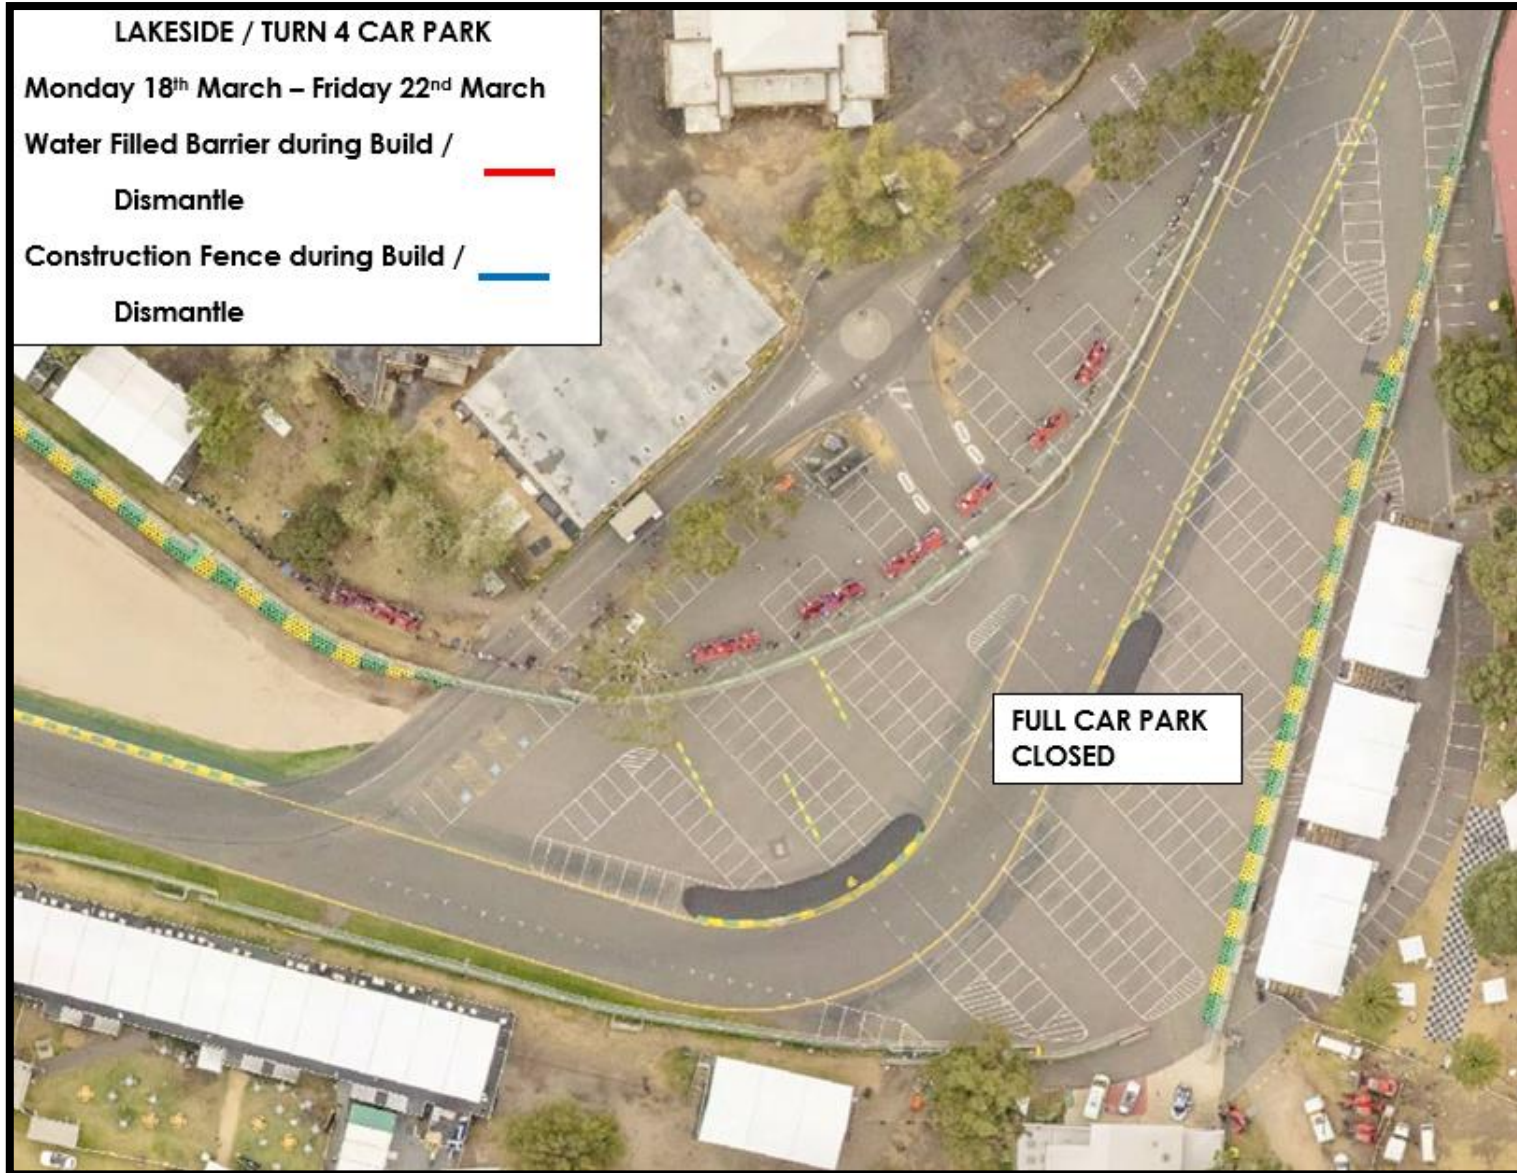

Turn 4 Car Park Plan

Formula 1® Australian Grand Prix 2019

LAKESIDE / TURN 4 CAR PARK
Monday 4th March
Water Filled Barrier during Build / 
Dismantle
Construction Fence during Build / 
Dismantle

**FULL CAR PARK
CLOSED**

LAKESIDE / TURN 4 CAR PARK
Monday 18th March – Friday 22nd March
Water Filled Barrier during Build / 
Dismantle
Construction Fence during Build / 
Dismantle

**FULL CAR PARK
CLOSED**